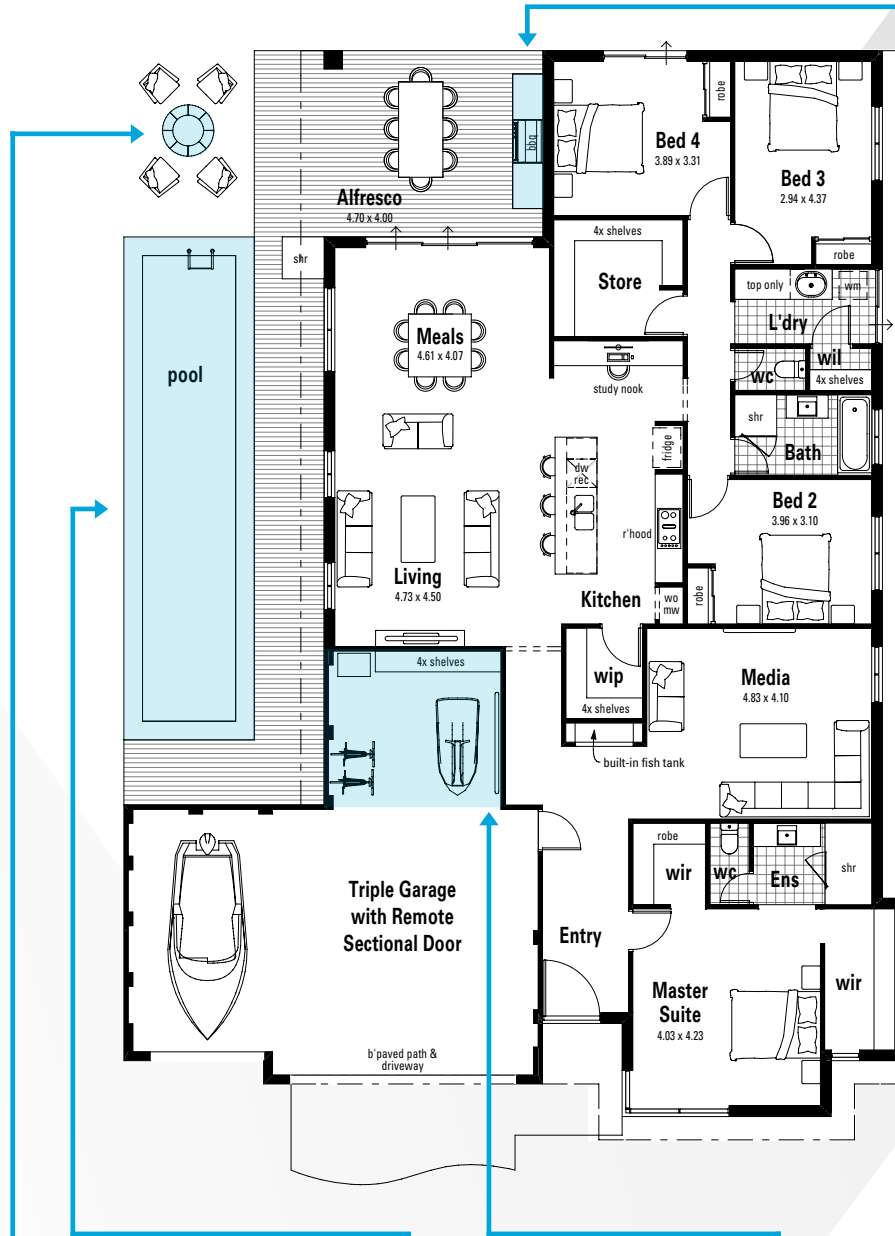

THE ACCOLADE

294 sqm | 18m block

THE ADVENTURER

HOMES MADE FOR YOU

Fire Pit