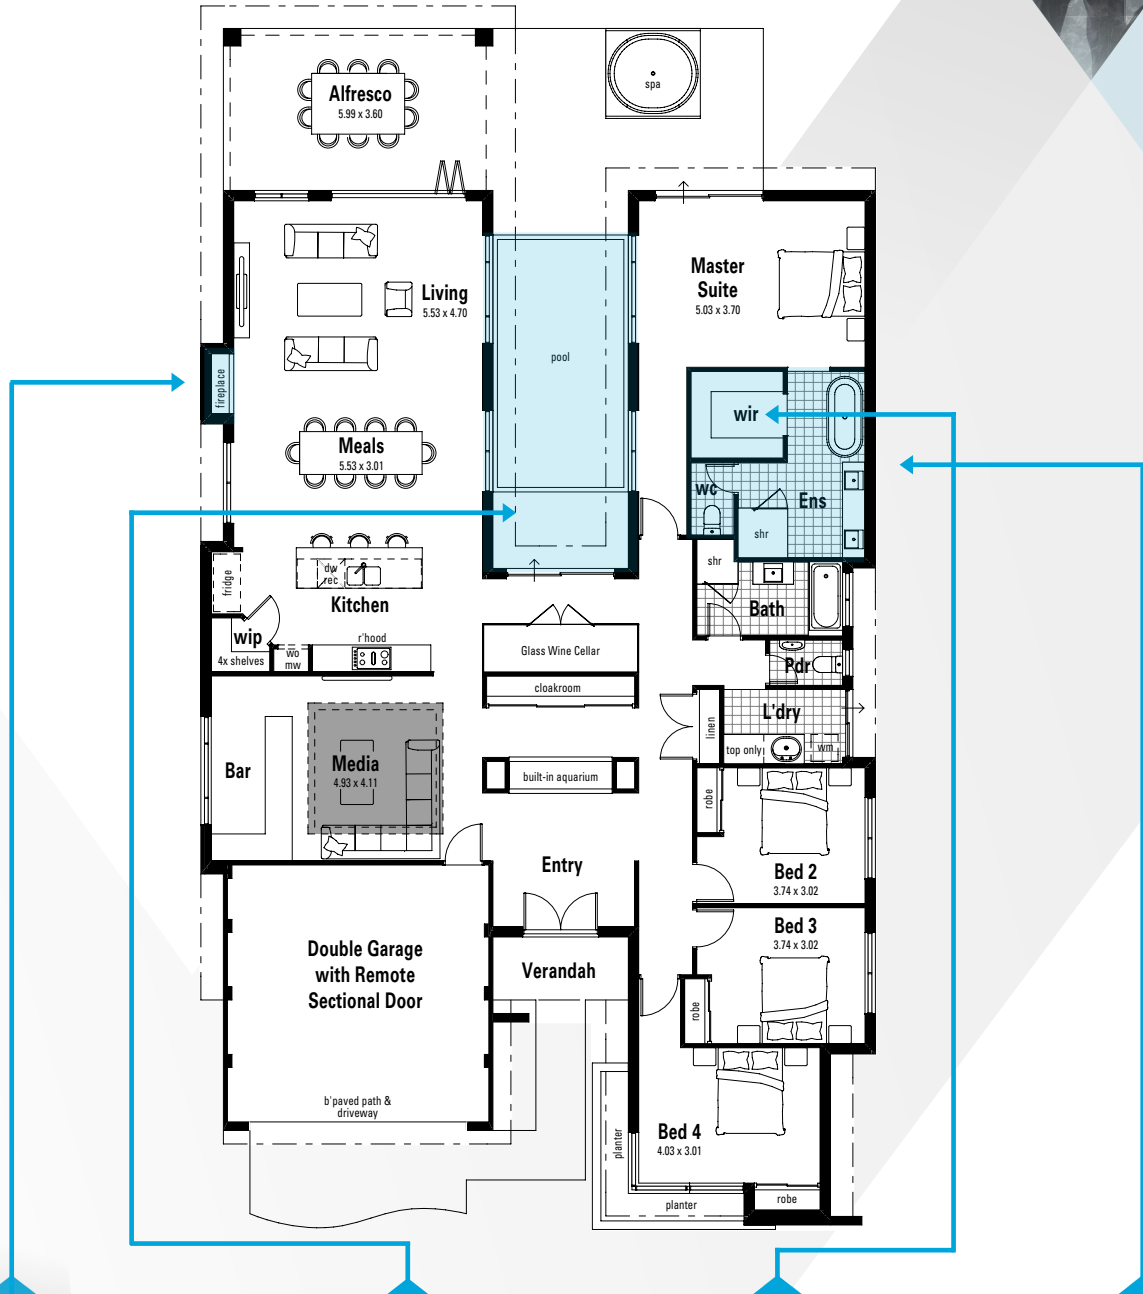

THE HAVEN

302 sqm | 17m block

THE HOLLYWOOD

HOMES MADE FOR YOU

Fireplace

Central Swimming Pool

Fitted Out Dressing Room

Stand Alone Bath