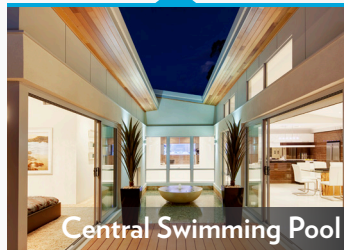

THE HAVEN

302 sqm | 17m block

THE HOLLYWOOD

HOMES MADE FOR YOU

Fireplace

Central Swimming Pool

Fitted Out Dressing Room

Stand Alone Bath