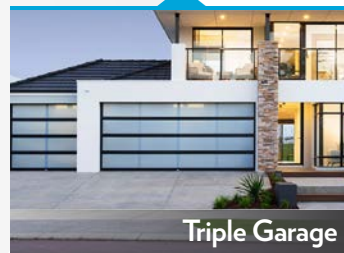

THE TRIBUTE

220 sqm | 12m block

THE ADVENTURER

HOMES MADE FOR YOU

Outdoor Shower

Storage Package

Triple Garage

Fire Pit