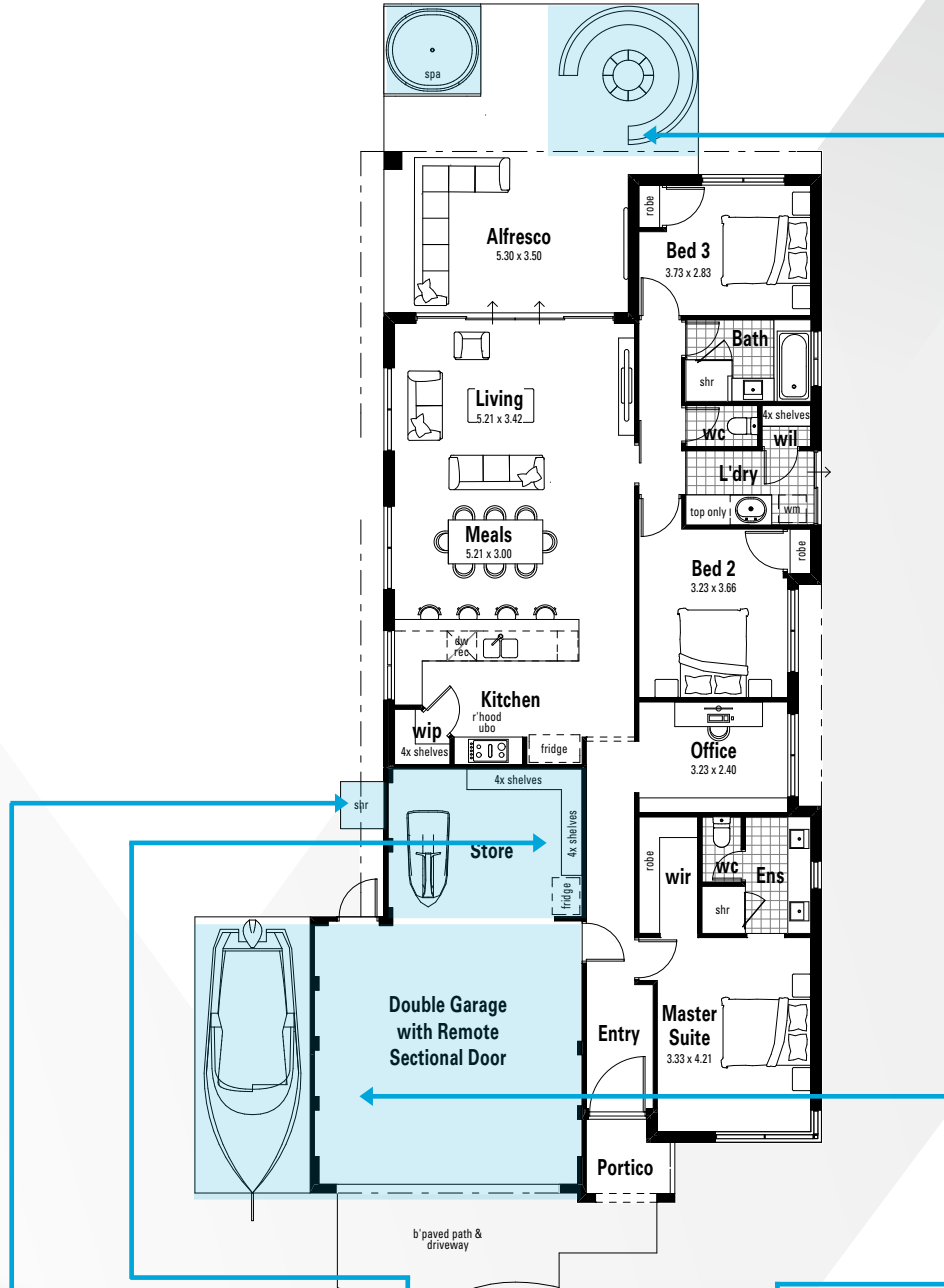

THE TRIBUTE

220 sqm | 12m block

THE ADVENTURER

HOMES MADE FOR YOU

Outdoor Shower

Storage Package

Triple Garage

Fire Pit