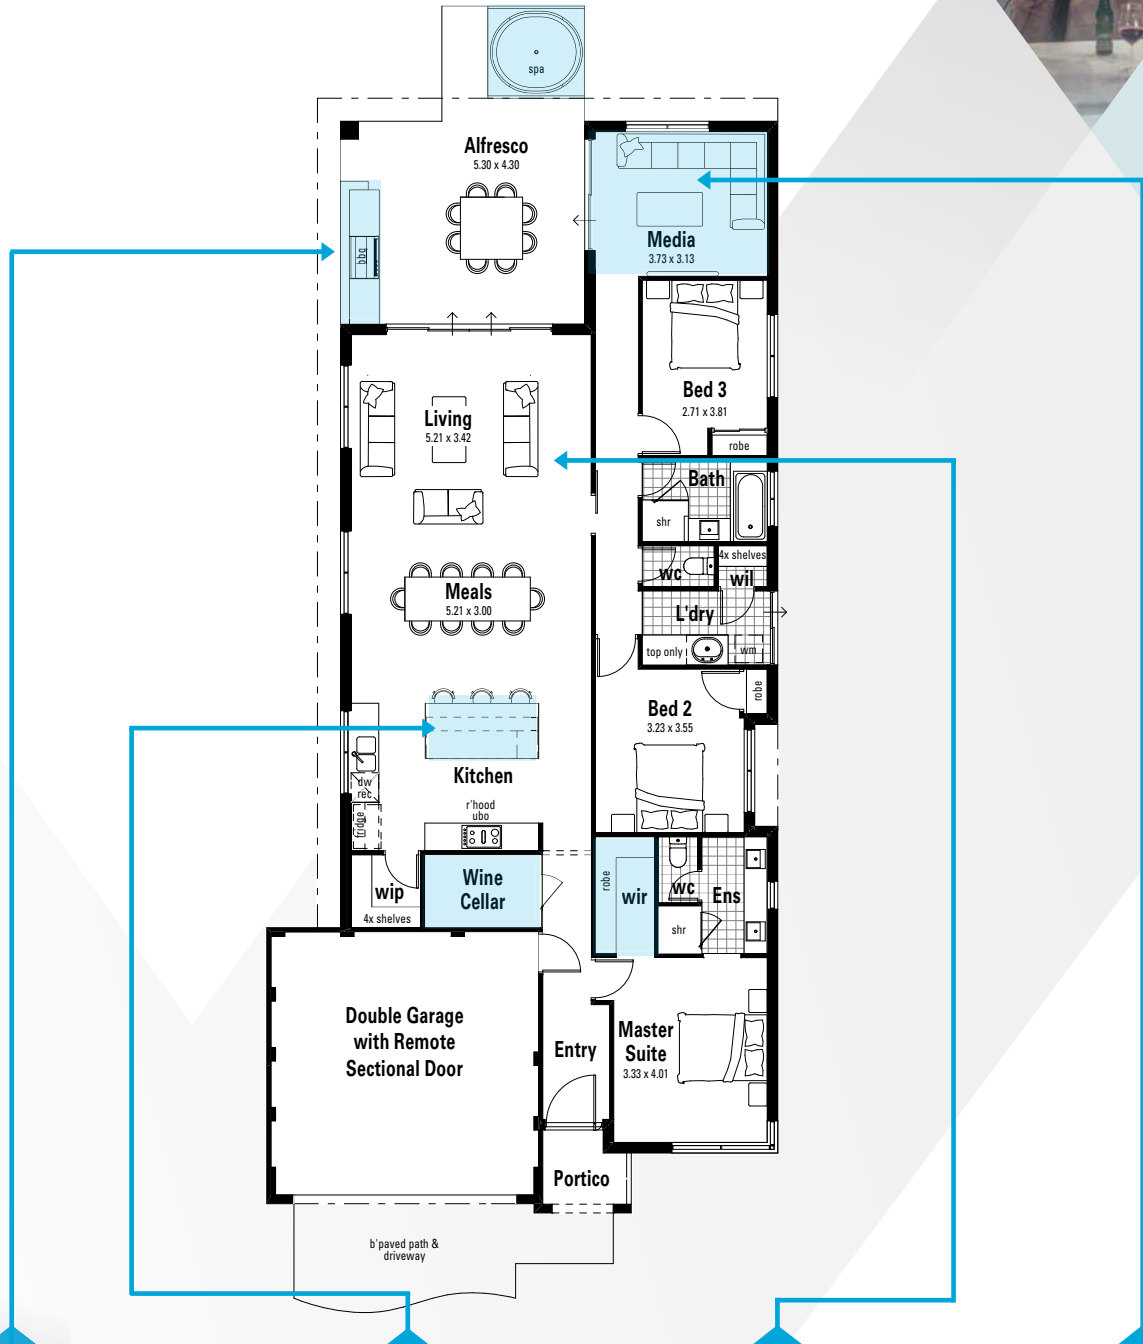

THE TRIBUTE

220 sqm | 12m block

the
Entertainer

HOMES MADE FOR YOU

Outdoor Kitchen

Champagne Trough

34c Meals and Living

Bose Entertainment System
Indoor/Outdoor